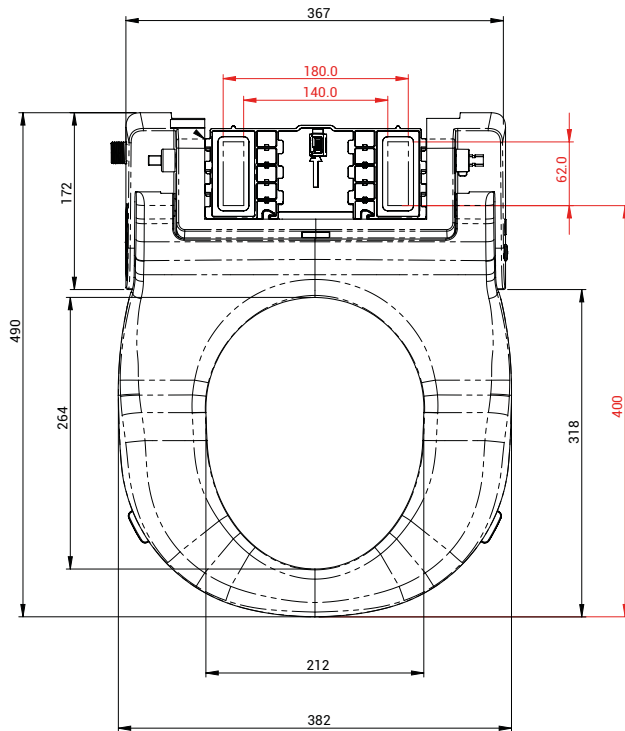

Dimensions (mm)

Ergonomic Seat for AKW Bidet

Designed for use with most common UK toilet pans.

Consilio Seat for AKW Bidet

Designed for use with AKW Livenza Plus, Navlin and Navlin Doc M toilet pans.

Fixing Seats to the AKW Bidet

Ergonomic Seat

Dimensions highlighted in red are the adjustable range for fixing the bidet to pan

Consilio Seat

Dimensions highlighted in red are the adjustable range for fixing the bidet to pan

Max/min fixing point tolerances width	+/- 40mm (180 - 140mm)
Consilio seat max/min fixing point tolerances length	+/- 62mm (484 - 422mm)
Ergonomic seat max/min fixing tolerances length	+/- 62mm (462 - 400mm)
Width back part toilet required	369mm
Length back part toilet required	172mm
Consilio seat width	354mm
Ergonomic seat width	382mm