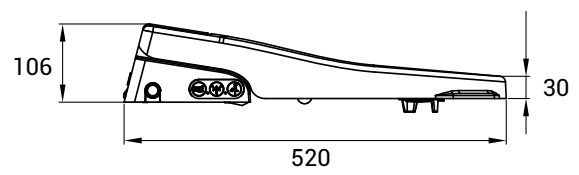

Dimensions (mm)

Ergonomic Seat for AKW Bidet

Designed for use with most common UK toilet pans.

Consilio Seat for AKW Bidet

Designed for use with AKW Livenza Plus, Navlin and Navlin Doc M toilet pans.

Fixing Seats to the AKW Bidet

Ergonomic Seat

Dimensions highlighted in red are the adjustable range for fixing the bidet to pan

Consilio Seat

Dimensions highlighted in red are the adjustable range for fixing the bidet to pan

Max/min fixing point tolerances width	+/- 40mm (180 - 140mm)
Consilio seat max/min fixing point tolerances length	+/- 62mm (484 - 422mm)
Ergonomic seat max/min fixing tolerances length	+/- 62mm (462 - 400mm)
Width back part toilet required	369mm
Length back part toilet required	172mm
Consilio seat width	354mm
Ergonomic seat width	382mm