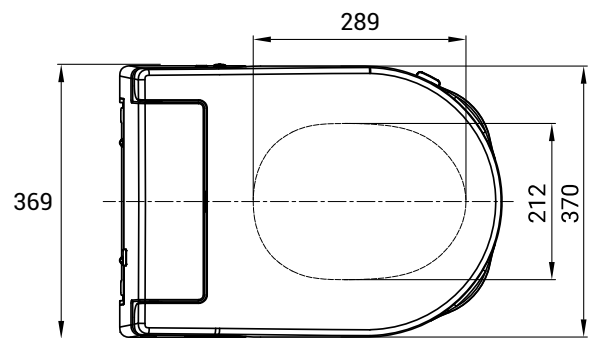

Dimensions (mm)

Ergonomic Seat for AKW Bidet

Designed for use with most common UK toilet pans.

Consilio Seat for AKW Bidet

Designed for use with AKW Livenza Plus, Navlin and Navlin Doc M toilet pans.

Fixing Seats to the AKW Bidet

Ergonomic Seat

Dimensions highlighted in red are the adjustable range for fixing the bidet to pan

Consilio Seat

Dimensions highlighted in red are the adjustable range for fixing the bidet to pan

Max/min fixing point tolerances width	+/- 40mm (180 - 140mm)
Consilio seat max/min fixing point tolerances length	+/- 62mm (484 - 422mm)
Ergonomic seat max/min fixing tolerances length	+/- 62mm (462 - 400mm)
Width back part toilet required	369mm
Length back part toilet required	172mm
Consilio seat width	354mm
Ergonomic seat width	382mm