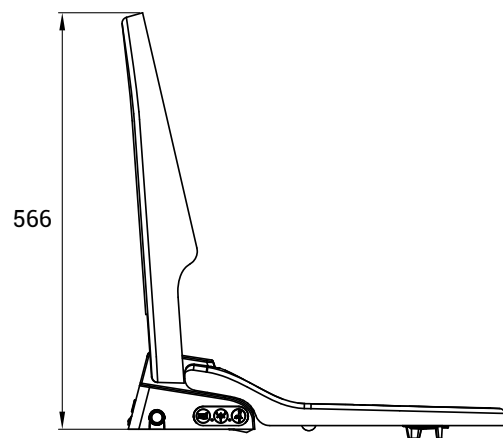

Consilio Seat for AKW Bidet

Designed for use with AKW Livenza Plus, Navlin and Navlin Doc M toilet pans.