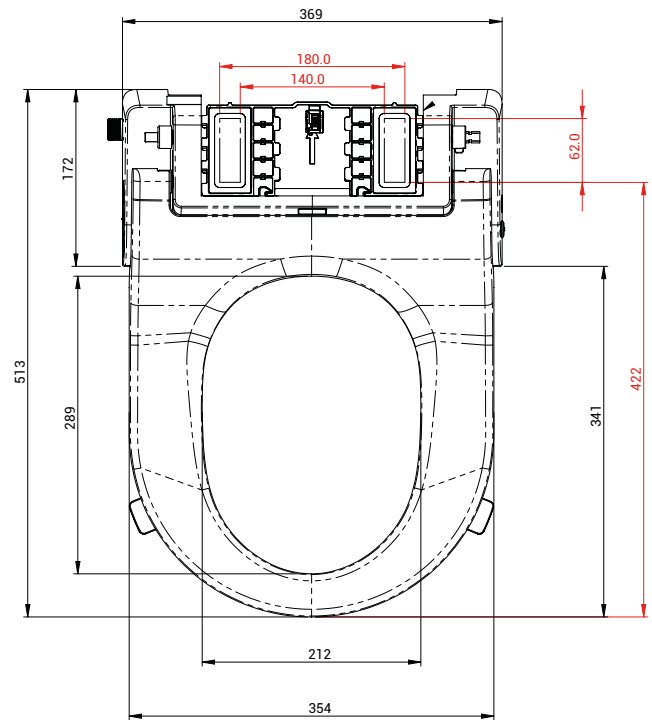

Dimensions (mm)

Ergonomic Seat for AKW Bidet

Designed for use with most common UK toilet pans.

Consilio Seat for AKW Bidet

Designed for use with AKW Livenza Plus, Navlin and Navlin Doc M toilet pans.

Fixing Seats to the AKW Bidet

Ergonomic Seat

Dimensions highlighted in red are the adjustable range for fixing the bidet to pan

Consilio Seat

Dimensions highlighted in red are the adjustable range for fixing the bidet to pan

Max/min fixing point tolerances width	+/- 40mm (180 - 140mm)
Consilio seat max/min fixing point tolerances length	+/- 62mm (484 - 422mm)
Ergonomic seat max/min fixing tolerances length	+/- 62mm (462 - 400mm)
Width back part toilet required	369mm
Length back part toilet required	172mm
Consilio seat width	354mm
Ergonomic seat width	382mm